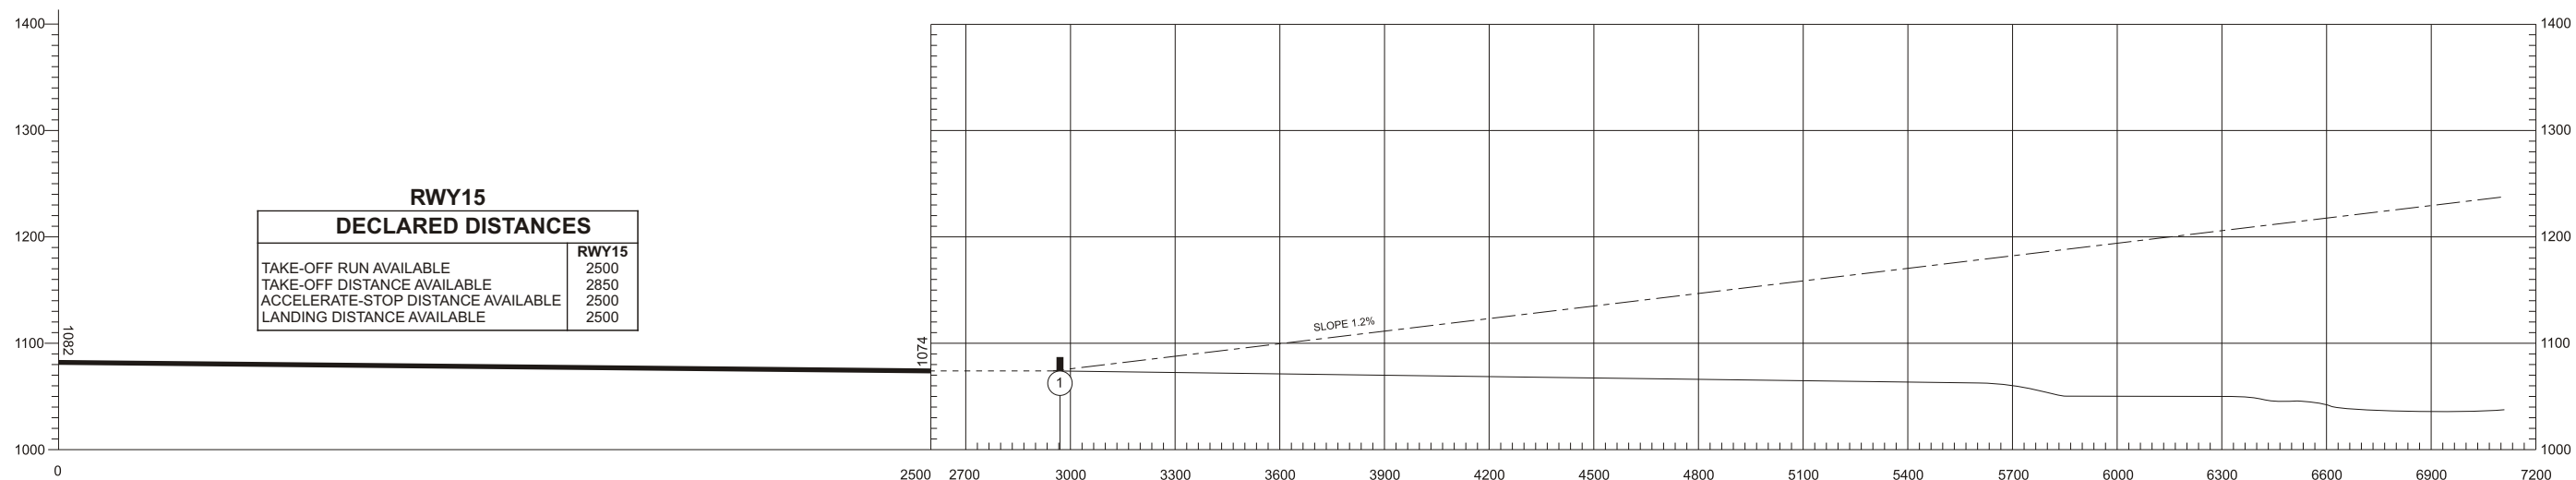

ELEVATIONS IN FEET AND LINEAR DIMENSIONS IN METERS

AERODROME OBSTACLE CHART RWY 15
TYPE A (OPERATING LIMITATIONS)

LUNA - CÂMPIA TURZII (LRCT)

MAGNETIC VARIATION 4°59' - 2014

LEGEND	
IDENTIFICATION NUMBER	①
POLE, TOWER, ANTENNA, etc.	⊙
TERRAIN CONTOUR	~