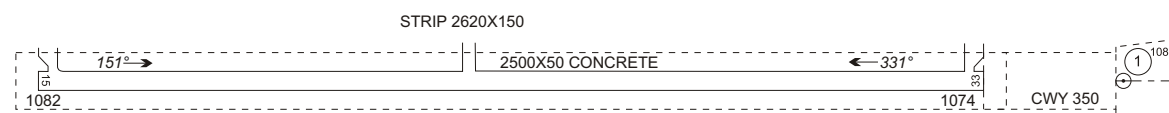

ELEVATIONS IN FEET AND LINEAR DIMENSIONS IN METERS

AERODROME OBSTACLE CHART RWY 15
TYPE A (OPERATING LIMITATIONS)

LUNA - CÂMPIA TURZII (LRCT)

MAGNETIC VARIATION 4°59' - 2014

LEGEND	
IDENTIFICATION NUMBER	①
POLE, TOWER, ANTENNA, etc.	⊙
TERRAIN CONTOUR	~